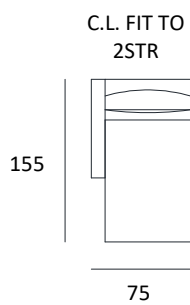

TECHNICAL DATA SHEET

BORGIO

SEAT H.	47 CM
SEAT D.	54 CM
ARM H.	58 CM
ARM L.	12 CM

TECHNICAL DATA SHEET

BORGO

AVAILABLE COVER

AS PER CUBO ROSSO SWATCHES

Inside

Seat	Back	Armrest
POLYURETHANE	FLOCK	POLYURETHANE
DENSITY 35 x kg.		

STRUCTURE

WOODEN STRUCTURE IN MULTI-LAYER FIR, FIBERBOARD AND CHIPBOARD

BELTS SYSTEM

	Belts	Chipboard	Notes
seat	X		
back	X		

Other Elements