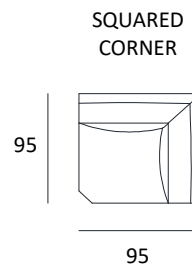

TECHNICAL DATA SHEET

BORGIO

SEAT H.	47 CM
SEAT D.	54 CM
ARM H.	58 CM
ARM L.	12 CM

TECHNICAL DATA SHEET

BORGO

AVAILABLE COVER

AS PER CUBO ROSSO SWATCHES

Inside

Seat	Back	Armrest
POLYURETHANE	FLOCK	POLYURETHANE
DENSITY 35 x kg.		

STRUCTURE

WOODEN STRUCTURE IN MULTI-LAYER FIR, FIBERBOARD AND CHIPBOARD

BELTS SYSTEM

	Belts	Chipboard	Notes
seat	X		
back	X		

Other Elements