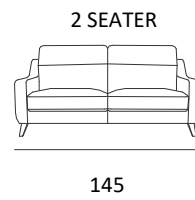

TECHNICAL DATA SHEET

BORGIO

SEAT H.	47 CM
SEAT D.	54 CM
ARM H.	58 CM
ARM L.	12 CM

TECHNICAL DATA SHEET

BORGO

AVAILABLE COVER

AS PER CUBO ROSSO SWATCHES

Inside

Seat	Back	Armrest
POLYURETHANE	FLOCK	POLYURETHANE
DENSITY 35 x kg.		

STRUCTURE

WOODEN STRUCTURE IN MULTI-LAYER FIR, FIBERBOARD AND CHIPBOARD

BELTS SYSTEM

	Belts	Chipboard	Notes
seat	X		
back	X		

Other Elements