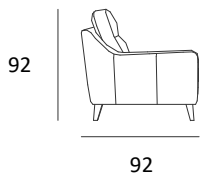

TECHNICAL DATA SHEET

BORGIO

SEAT H.	47 CM
SEAT D.	54 CM
ARM H.	58 CM
ARM L.	12 CM

TECHNICAL DATA SHEET

BORGO

AVAILABLE COVER

AS PER CUBO ROSSO SWATCHES

Inside

Seat	Back	Armrest
POLYURETHANE	FLOCK	POLYURETHANE
DENSITY 35 x kg.		

STRUCTURE

WOODEN STRUCTURE IN MULTI-LAYER FIR, FIBERBOARD AND CHIPBOARD

BELTS SYSTEM

	Belts	Chipboard	Notes
seat	X		
back	X		

Other Elements