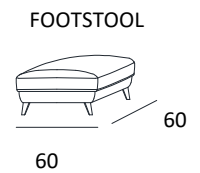

TECHNICAL DATA SHEET

BORGIO

SEAT H.	47 CM
SEAT D.	54 CM
ARM H.	58 CM
ARM L.	12 CM

TECHNICAL DATA SHEET

BORGO

AVAILABLE COVER

AS PER CUBO ROSSO SWATCHES

Inside

Seat	Back	Armrest
POLYURETHANE	FLOCK	POLYURETHANE
DENSITY 35 x kg.		

STRUCTURE

WOODEN STRUCTURE IN MULTI-LAYER FIR, FIBERBOARD AND CHIPBOARD

BELTS SYSTEM

	Belts	Chipboard	Notes
seat	X		
back	X		

Other Elements