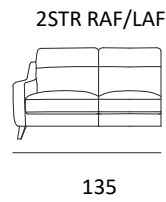

TECHNICAL DATA SHEET

BORGIO

SEAT H.	47 CM
SEAT D.	54 CM
ARM H.	58 CM
ARM L.	12 CM

TECHNICAL DATA SHEET

BORGO

AVAILABLE COVER

AS PER CUBO ROSSO SWATCHES

Inside

Seat	Back	Armrest
POLYURETHANE	FLOCK	POLYURETHANE
DENSITY 35 x kg.		

STRUCTURE

WOODEN STRUCTURE IN MULTI-LAYER FIR, FIBERBOARD AND CHIPBOARD

BELTS SYSTEM

	Belts	Chipboard	Notes
seat	X		
back	X		

Other Elements