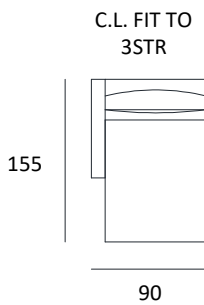

TECHNICAL DATA SHEET

BORGIO

SEAT H.	47 CM
SEAT D.	54 CM
ARM H.	58 CM
ARM L.	12 CM

TECHNICAL DATA SHEET

BORGO

AVAILABLE COVER

AS PER CUBO ROSSO SWATCHES

Inside

Seat	Back	Armrest
POLYURETHANE	FLOCK	POLYURETHANE
DENSITY 35 x kg.		

STRUCTURE

WOODEN STRUCTURE IN MULTI-LAYER FIR, FIBERBOARD AND CHIPBOARD

BELTS SYSTEM

	Belts	Chipboard	Notes
seat	X		
back	X		

Other Elements