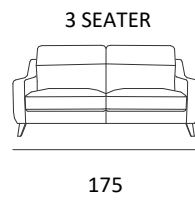

TECHNICAL DATA SHEET

BORGIO

SEAT H.	47 CM
SEAT D.	54 CM
ARM H.	58 CM
ARM L.	12 CM

TECHNICAL DATA SHEET

BORGO

AVAILABLE COVER

AS PER CUBO ROSSO SWATCHES

Inside

Seat	Back	Armrest
POLYURETHANE	FLOCK	POLYURETHANE
DENSITY 35 x kg.		

STRUCTURE

WOODEN STRUCTURE IN MULTI-LAYER FIR, FIBERBOARD AND CHIPBOARD

BELTS SYSTEM

	Belts	Chipboard	Notes
seat	X		
back	X		

Other Elements