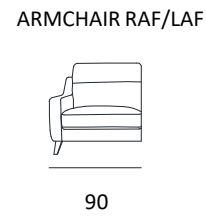

TECHNICAL DATA SHEET

BORGIO

SEAT H.	47 CM
SEAT D.	54 CM
ARM H.	58 CM
ARM L.	12 CM

TECHNICAL DATA SHEET

BORGO

AVAILABLE COVER

AS PER CUBO ROSSO SWATCHES

Inside

Seat	Back	Armrest
POLYURETHANE	FLOCK	POLYURETHANE
DENSITY 35 x kg.		

STRUCTURE

WOODEN STRUCTURE IN MULTI-LAYER FIR, FIBERBOARD AND CHIPBOARD

BELTS SYSTEM

	Belts	Chipboard	Notes
seat	X		
back	X		

Other Elements