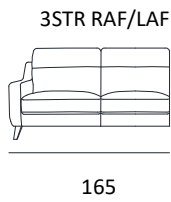

TECHNICAL DATA SHEET

BORGIO

SEAT H.	47 CM
SEAT D.	54 CM
ARM H.	58 CM
ARM L.	12 CM

TECHNICAL DATA SHEET

BORGO

AVAILABLE COVER

AS PER CUBO ROSSO SWATCHES

Inside

Seat	Back	Armrest
POLYURETHANE	FLOCK	POLYURETHANE
DENSITY 35 x kg.		

STRUCTURE

WOODEN STRUCTURE IN MULTI-LAYER FIR, FIBERBOARD AND CHIPBOARD

BELTS SYSTEM

	Belts	Chipboard	Notes
seat	X		
back	X		

Other Elements