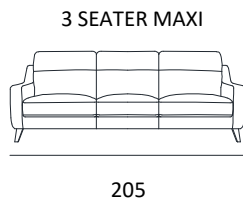

TECHNICAL DATA SHEET

BORGIO

SEAT H.	47 CM
SEAT D.	54 CM
ARM H.	58 CM
ARM L.	12 CM

TECHNICAL DATA SHEET

BORGO

AVAILABLE COVER

AS PER CUBO ROSSO SWATCHES

Inside

Seat	Back	Armrest
POLYURETHANE	FLOCK	POLYURETHANE
DENSITY 35 x kg.		

STRUCTURE

WOODEN STRUCTURE IN MULTI-LAYER FIR, FIBERBOARD AND CHIPBOARD

BELTS SYSTEM

	Belts	Chipboard	Notes
seat	X		
back	X		

Other Elements