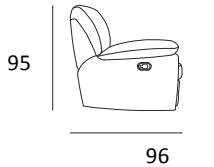

TECHNICAL DATA SHEET

ALASKA

SEAT H.	48 CM
SEAT D.	53 CM
ARM H.	65 CM
ARM L.	19 CM

3SEATER
3SEATER WITH 1 OR 2 RCL

205

2STR MAXI
2STR MAXI WITH 1 OR 2 RCL

190

2STR
2STR WITH 1 OR 2 RCL

130

ARMCHAIR RAF/LAF MAXI
ARMCHAIR RAF/LAF MAXI
RELAX

95

ARMCHAIR
RAF/LAF
ARMCHAIR

75

C.L.
FIT TO 2STR MAXI

95

C.L.
FIT TO 3STR+2STR