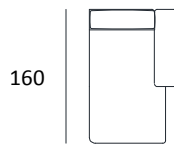

130

ARMCHAIR RAF/LAF MAXI
ARMCHAIR RAF/LAF MAXI
RELAX

95

ARMCHAIR
RAF/LAF
ARMCHAIR

75

C.L.
FIT TO 2STR MAXI

95

C.L.
FIT TO 3STR+2STR

75

ARMCHAIR WITHOUT
ARMS FIT TO 2STR
MAXI

75

ARMCHAIR WITHOUT
ARMS FIT TO 3STR+2STR

55

ROUNDED
CORNER

115

TERM. ARMCHAIR FIT TO
2STR MAXI