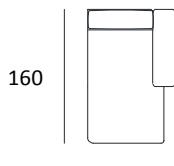

130

ARMCHAIR RAF/LAF MAXI
ARMCHAIR RAF/LAF MAXI
RELAX

95

ARMCHAIR
RAF/LAF
ARMCHAIR

75

C.L.
FIT TO 2STR MAXI

95

C.L.
FIT TO 3STR+2STR

75

ARMCHAIR WITHOUT
ARMS FIT TO 2STR
MAXI

75

ARMCHAIR WITHOUT
ARMS FIT TO 3STR+2STR

55

ROUNDED
CORNER

115

TERM. ARMCHAIR FIT TO
2STR MAXI