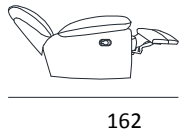

TECHNICAL DATA SHEET

ALASKA

SEAT H.	48 CM
SEAT D.	53 CM
ARM H.	65 CM
ARM L.	19 CM

3SEATER
3SEATER WITH 1 OR 2 RCL

205

2STR MAXI
2STR MAXI WITH 1 OR 2 RCL

190

2STR
2STR WITH 1 OR 2 RCL

130

ARMCHAIR RAF/LAF MAXI
ARMCHAIR RAF/LAF MAXI
RELAX

95

ARMCHAIR
RAF/LAF
ARMCHAIR

75

C.L.
FIT TO 2STR MAXI

95

C.L.
FIT TO 3STR+2STR